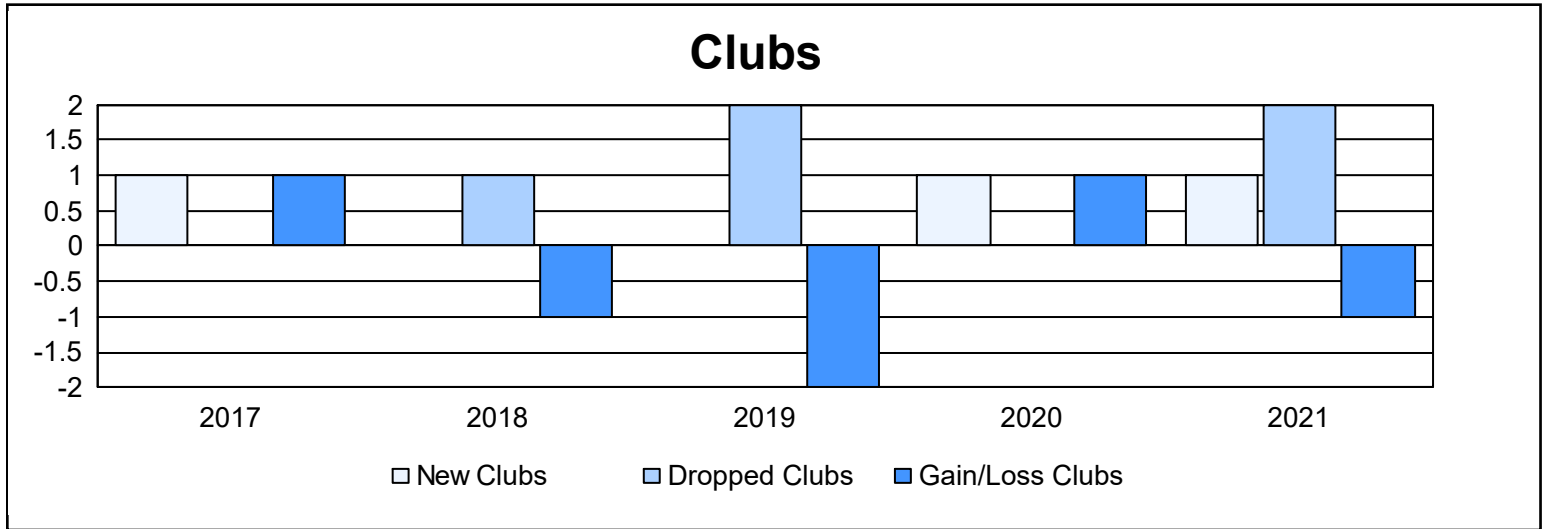

Year	New Clubs	Dropped Clubs	Gain/ Loss Clubs	New Members	Charter Members	Reinstate Members	Transfer Members	Total Member Added	Total Members Dropped	Gain/ Loss Members
2016-2017	1	0	1	183	27	4	5	219	151	68
2017-2018	0	1	-1	136	3	11	8	158	256	-98
2018-2019	0	2	-2	93	1	3	3	100	202	-102
2019-2020	1	0	1	44	31	3	8	86	102	-16
2020-2021	1	2	-1	58	7	4	3	72	130	-58
<b>Average</b>	<b>1</b>	<b>1</b>	<b>0</b>	<b>103</b>	<b>14</b>	<b>5</b>	<b>5</b>	<b>127</b>	<b>168</b>	<b>-41</b>

### Membership Composition June 2021 Cumulative