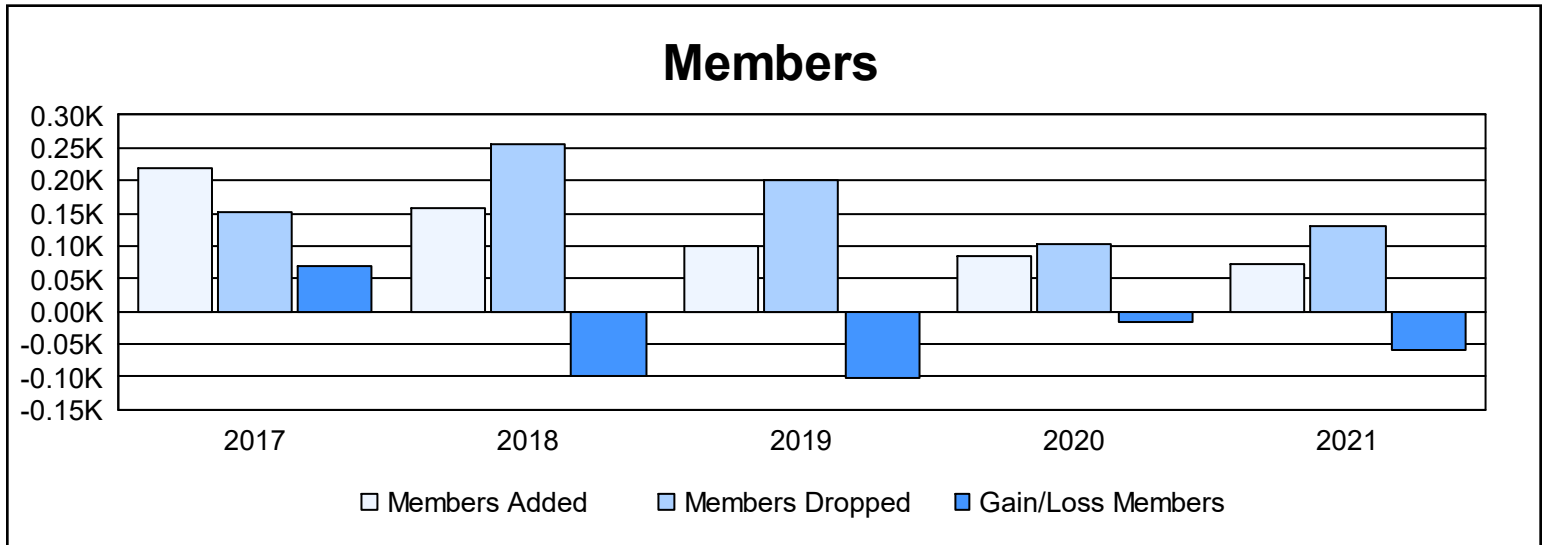

Year	New Clubs	Dropped Clubs	Gain/ Loss Clubs	New Members	Charter Members	Reinstate Members	Transfer Members	Total Member Added	Total Members Dropped	Gain/ Loss Members
2016-2017	1	0	1	183	27	4	5	219	151	68
2017-2018	0	1	-1	136	3	11	8	158	256	-98
2018-2019	0	2	-2	93	1	3	3	100	202	-102
2019-2020	1	0	1	44	31	3	8	86	102	-16
2020-2021	1	2	-1	58	7	4	3	72	130	-58
<b>Average</b>	<b>1</b>	<b>1</b>	<b>0</b>	<b>103</b>	<b>14</b>	<b>5</b>	<b>5</b>	<b>127</b>	<b>168</b>	<b>-41</b>

### Membership Composition June 2021 Cumulative